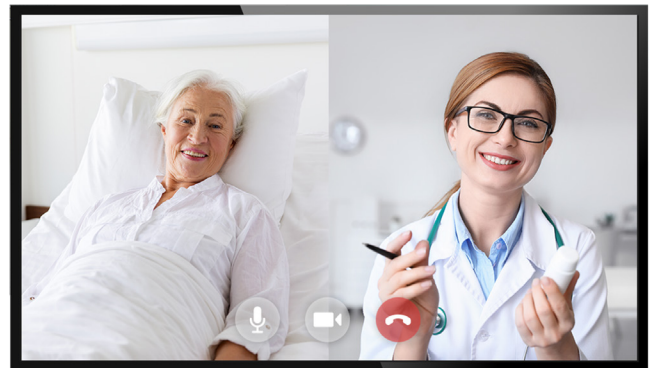

# Reimagining Telehealth Delivery

Embedded with an Android™ operating system, Edge-AI capabilities, and a high-quality two-way audio system, the MD720UIS is more than just a PTZ camera; it becomes a powerful tool supporting various healthcare applications beyond telemedicine, facilitating better care and offering unlimited possibilities for telehealth delivery.

## Smart Healthcare Powered by Edge-AI

Equipped with a powerful chipset for edge computing, the MD720UIS not only features computer vision AI functions—such as AI Fall / Bed Egress Detection, and AI Face / Eye Tracking to assist medical professionals—but also supports AI features from a wide range of applications. This allows the device to run various AI-powered apps for diagnostics, patient monitoring, and more, seamlessly supporting diverse healthcare needs.