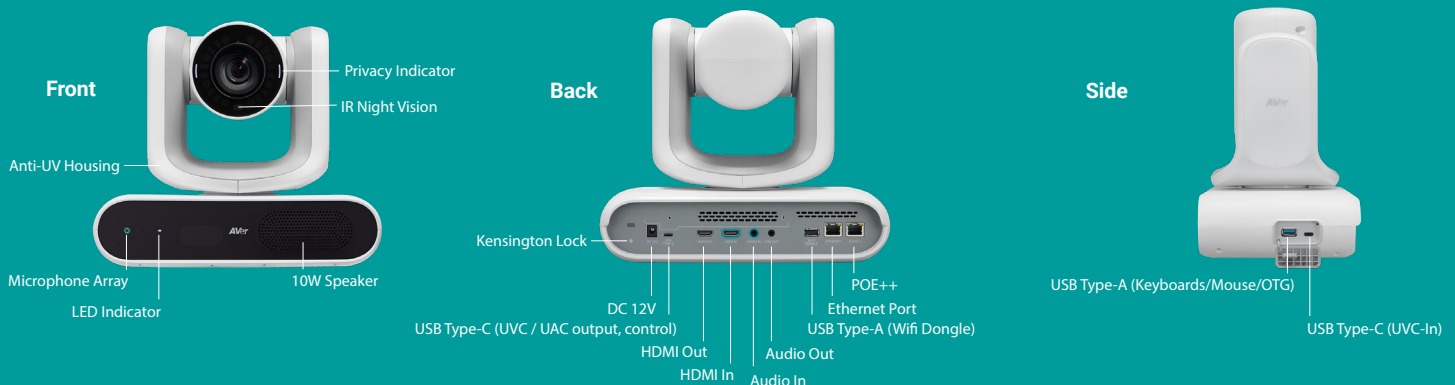

* Specifications may vary depending on location and are subject to change without notice.

* The Android robot is reproduced or modified from work created and shared by Google and used according to terms described in the Creative Commons 3.0 Attribution License.

Hardware Specifications

AVer Information Inc. Americas
44061 Nobel Drive, Fremont, CA 94538
Toll free 1.877.528.7824 T 408.263.3828 F 408.263.8132

averusa.com/healthcare

©2024 AVer Information Inc. All rights reserved. All brands and logos are trademarks of their respective companies. Specifications subject to change without notice.