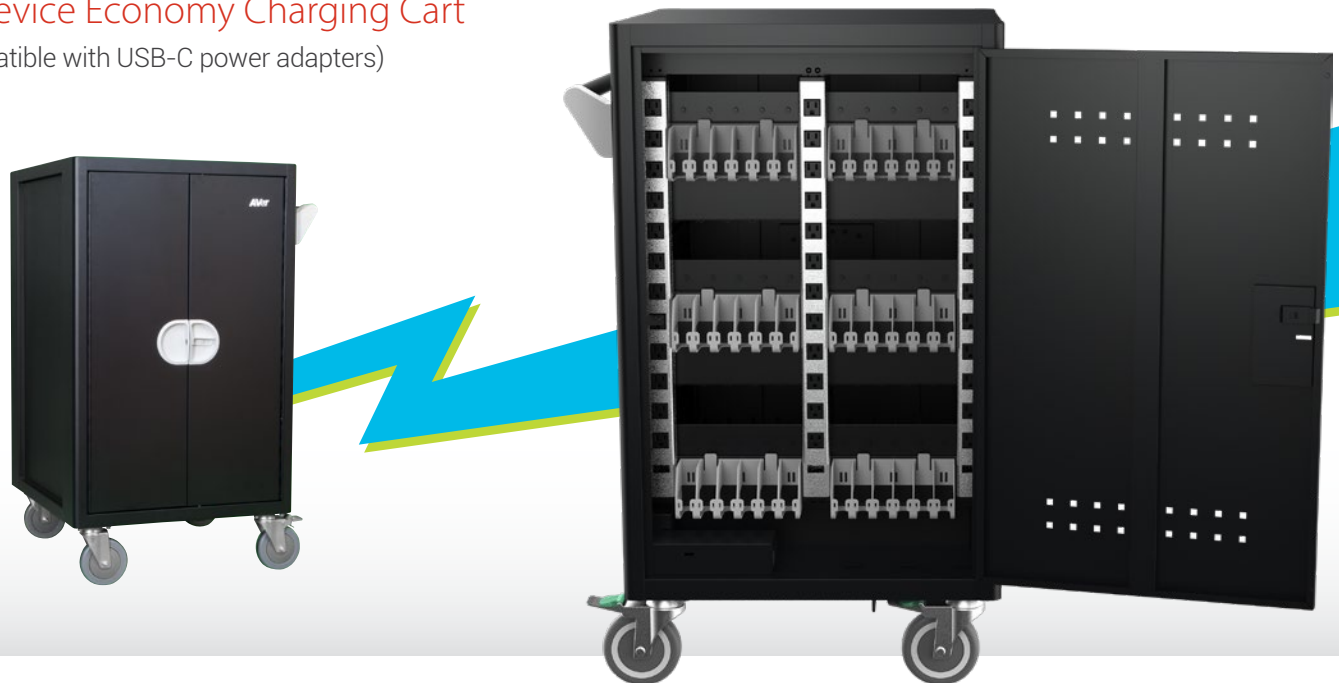

AVerCharge E36cv

36 Device Economy Charging Cart

(compatible with USB-C power adapters)

Intelligent charging and cable management

The E36cv features easy cable management and knows which devices need to be charged and routes power to these devices.

Easy on the pocketbook

Quality device management does not have to equate to big spending. E36cv provides all your charging needs at a fraction of the cost.

One cart fits all

E36cv easily supports 36 Laptops, Chromebooks, or Tablet devices with screens up to 15". Need to charge your own laptop while charging your students' tablets? Sure, why not.

Sleek and classy

Internally spacious enough to store 36 devices yet sleekishly designed externally to fit in the most confined spaces. Ideal for any tight areas!

Maneuver with finesse

E36cv's compact design and 5" swivel casters make it easier to transport devices and provide a smooth mobile experience even in the most crowded corridors or smallest spaces.

Specifications

Device Capacity	36	Slot Size	W = 3.2cm (1.26") D = 38cm (14.96") H = 26cm (10.24")
Support Device	Laptop/Chromebook/Tablets up to 15"	Charging Type	Intelligent Charging
Sync Type	N/A	External Power Outlets	N/A
LED Indicator	N/A	Sliding Shelves	N/A
Divider type	Metal Bar with Rubber Coating	Foam on Bar	No
Cart Dimension	H = 108.8cm (42.83") W = 68.8cm (27.09") D = 64cm (25.20")	Package Dimension	H = 125.5cm (49.41") W = 77cm (30.31") D = 73cm (28.74")
Net weight	60kg (132.3lbs)	Gross weight	79kg (174.2lbs)
Power Specification	AC IN: 100-120V ~ 50/60Hz, 12A Power Strip: 100-120V ~ 50/60Hz, 12A	Cable Management	Individual AC adapter holders with built-in individual cable management metal clips
Security	Front doors: 3 point mechanism with lock hole	Casters	5" casters x 4 2 among are lockable
Security Hook	Yes	Fan	N/A
Warranty	10 years mechanical components 5 years electrical components	Adaptor holder inner dimension	N/A
Ordering Info	CHRG36CV		