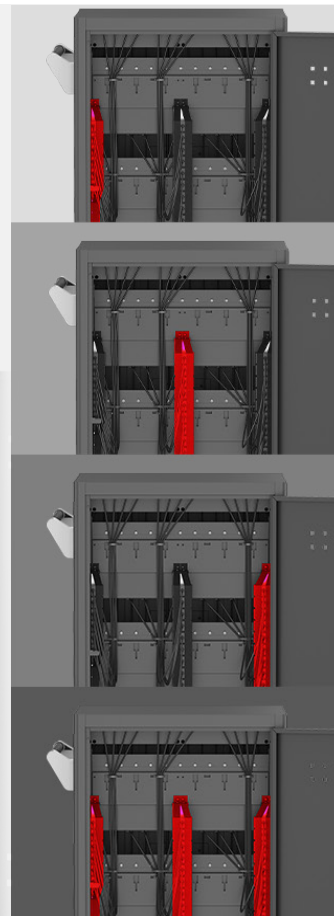

E30P

USB-C Pre-Wired Charging Cart

- Pre-Wired
- Smart
Cycle Charging
- Space
Saving
- USB-C
- 10 Yr
Mechanical
5 Yr Electrical
Warranty

The AVer E30P is a charging solution with a 30-device capacity, designed to simplify device management in classrooms. Pre-assembled and pre-wired for ultimate convenience, it features smart cycle charging technology, a sleek and durable design, and space-saving double doors to fit seamlessly into any classroom setting.

Smart Cycle Charging

The E30P features smart cycle charging, ensuring student devices are powered efficiently and ready when needed.

- 1) E30p charges the devices on the 1st power strip and alternates every 20 minutes to charge each power strip.
- 2) If the charging zone has only one or two devices and the electrical demand is less than 0.5A, the system will automatically skip to the next charging zone.
- 3) If the electrical demand of entire cart is less than 8A, the system will charge all devices simultaneously instead of cycling between the three zones.

Pre-Wired for Convenience

The E30P comes fully pre-wired and ready to use, offering a hassle-free, plug-and-play solution.

Compact Design for Every Classroom

The E30P is designed to support up to 30 devices up to 15" in size, all while maintaining a compact footprint thanks to its space-saving double-door design, making it ideal for even the most confined spaces. Its sleek, modern aesthetic seamlessly complements any classroom environment, offering both functionality and style.