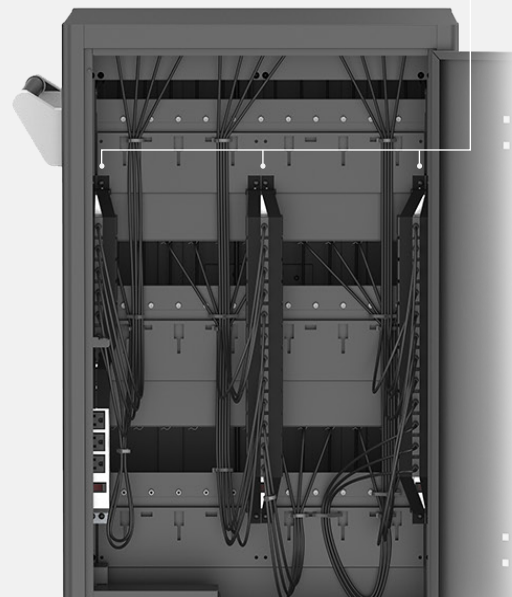

E30P

USB-C Pre-Wired Charging Cart

- Pre-Wired
- Smart
Cycle Charging
- Space
Saving
- USB-C
- 10 Yr
Mechanical
5 Yr Electrical
Warranty

The AVer E30P is a charging solution with a 30-device capacity, designed to simplify device management in classrooms. Pre-assembled and pre-wired for ultimate convenience, it features smart cycle charging technology, a sleek and durable design, and space-saving double doors to fit seamlessly into any classroom setting.

Smart Cycle Charging

The E30P features smart cycle charging, ensuring student devices are powered efficiently and ready when needed.

- 1) E30p charges the devices on the 1st power strip and alternates every 20 minutes to charge each power strip.
- 2) If the charging zone has only one or two devices and the electrical demand is less than 0.5A, the system will automatically skip to the next charging zone.
- 3) If the electrical demand of entire cart is less than 8A, the system will charge all devices simultaneously instead of cycling between the three zones.

Pre-Wired for Convenience

The E30P comes fully pre-wired and ready to use, offering a hassle-free, plug-and-play solution.

Compact Design for Every Classroom

The E30P is designed to support up to 30 devices up to 15" in size, all while maintaining a compact footprint thanks to its space-saving double-door design, making it ideal for even the most confined spaces. Its sleek, modern aesthetic seamlessly complements any classroom environment, offering both functionality and style.