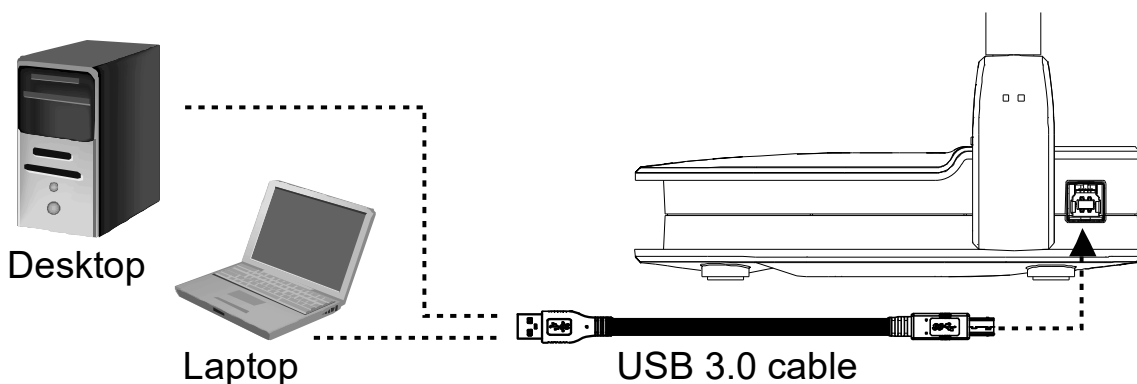

Connecting the AVerVision U70+ to a Computer /Laptop

[Note] When connecting to a MAC computer, use the USB2.0 adapter to connect to the MAC if you found anomalies in the video stream.

Federal Communication Commission Interference Statement

This device complies with Part 15 of the FCC Rules. Operation is subject to the following two conditions: (1) This device may not cause harmful interference, and (2) this device must accept any interference received, including interference that may cause undesired operation.