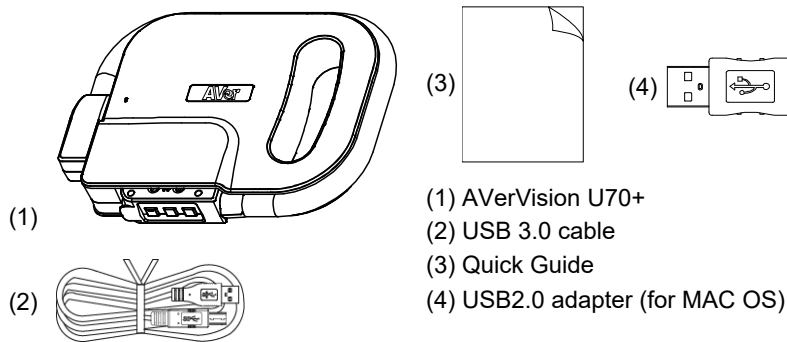

AVerVision U70+ is a USB powered document camera. It comes with a USB 3.0 port which you can connect to a computer.

Package Contents