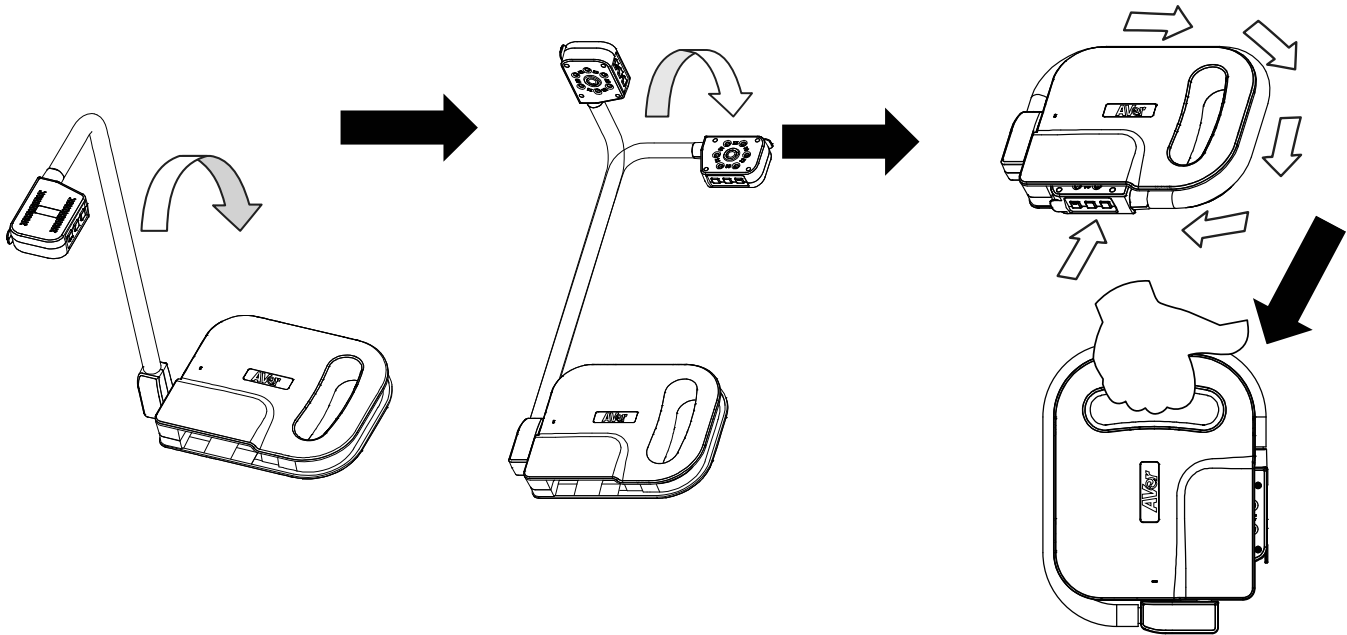

Folding and Storing

The flex arm design allows you to freely bend the arm and store the camera head in the camera storage compartment. Once you have properly secured the camera head to the camera storage compartment, you may now carry the AVerVision U70+ from the built-in handle.

Adjust the camera head gently and **DO NOT** forcibly twist the camera head back and forth or around. It may break the camera head off from the flex arm.

General Specification

Image

Sensor	1/3.06" CMOS Sensor
Pixel Count	13M Pixels (4164*3112)
Frame Rate	60 FPS (Max.) (also depends on computer CPU speed)
TV Lines	1400 (Max)
Output resolution	4164*3112 3840*2160 1920*1080 1280*1024 1280*720 1024*768

Power

Consumption	4.0 Watt with LED lamp ON at USB3.0 3.3 Watt with LED lamp OFF at USB3.0 2.5 Watt with LED lamp ON at USB2.0 1.8 Watt with LED lamp OFF at USB2.0

Lighting

Lamp Type	LED light

Input/Output

USB	USB3.0 x 1
MIC	Built-in

Optics

Focusing	Auto / Manual
Shooting Area	Max (Large than A3 420*297) 4:3 = 530x396 mm (+/- 10mm) @410mm high/ 20.8x15.5 inch 16:9=545x305 mm (+/- 10mm) @440mm high/ 21.4x12.0 inch 5:4=498x397 mm (+/- 10mm) @410mm high/19.6x15.6 inch
	Min 4:3 = 130x96 mm (+/- 10mm) @100mm high/ 5.1x3.7 inch 16:9=123x69 mm (+/- 10mm) @100mm high/ 4.8x2.7 inch 5:4=120x96 mm (+/- 10mm) @100mm high/ 4.7x3.7 inch
Zooming	16X Digital Zoom

Dimension

Operating	233.0 x 312.0 x 468.0mm 9.1 x 12.2 x 18.4 inch
Folded	242.0 x 187.5 x 44.0mm 9.5 x 7.3 x 1.7 inch
Weight	1.7kg(+/-0.1kg) (3.74lbs)

For User Manual and Software, please visit the link below.

<http://averusa.com/classroom-technology/support/>

For Warranty information, please visit the link below.

<http://www.averusa.com/classroom-technology/support/warranty.asp>