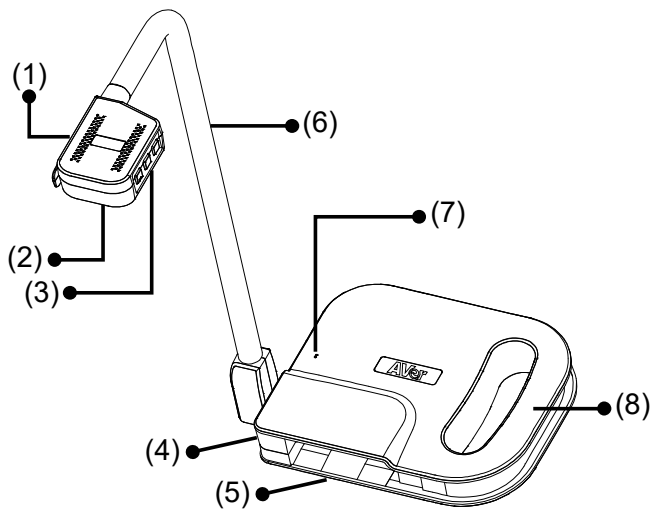

### Parts

- (1) Rotate/Camera/LED buttons
  - - Rotate the image.
  - - Capture a still image.
  - - Turn the overhead LED light on/off.
- (2) Camera sensor and LED
- (3) AF/Zoom in/Zoom out buttons
  - - Automatically Adjust the Focus.
  - - Increase/decrease the image magnification.
- (4) USB 3.0 port
- (5) Camera storage compartment
- (6) Flex arm
- (7) Built-in Mic
- (8) Handle