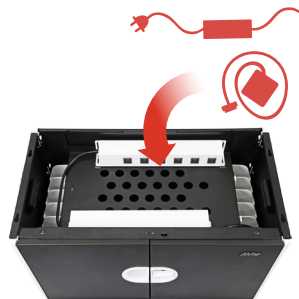

AVerCharge L12i

12 Device Intelligent Charge Locker

Built for 12 devices

Charge up to 12 Chromebooks, laptops, or tablets up to 15" screen.

Daisy-chain technology

Charge multiple L12i cabinets through a single outlet with AVer's innovative charging system.

Compact Size

The stackable design of the L12i provides secure storage in even the most confined spaces.

Device Protection

Protect your valuable assets from theft and damage with a three-point steel locking mechanism and foam protected dividers.

Easy cable management

Designed for easy organization, L12i provides individual AC adapter compartments that accommodate a variety of adapters.

Intelligent Charging

When daisy-chaining multiple cabinets, the intelligent charging feature prevents circuit overload by analyzing and regulating power for a safe charge.

Specifications

Device Capacity	12	Cart Dimension	H = 49.5 cm (19.49") W = 76cm (29.92") D = 42.5cm (16.73")
Slot Size	H = 28.5cm (11.22") W = 3.6cm (1.42") D = 36.4cm (14.33")	Package Dimension	H = 66 cm (24.02") W = 92cm (36.22") D = 61cm (24.02")
Supported Devices	Tablet/Chromebook up to 14"	Net weight	33.4kg (73.65lbs)
Charging Type	Power receptable	Gross weight	41kg (90.39lbs)
External Power Outlets	N/A	Cable Management	Individual AC adapter compartments and cable clips
LED Indicator	Status LED (x1): Solid Blue: Charging	Power Specification	AC: 100-120V ~ 50/60Hz, 12A 200-140V ~ 50/60Hz, 8A
Sync Type	N/A	Security	Front doors: 3 point mechanism with lock hole
Sliding Shelves	N/A	Security Hook	Yes
Divider Type	Metal bar with foaming padding	Fan	N/A
AC Adapter compartment dimensions	H = 6.7cm (2.64") W = 4.9cm (1.95") D = 10cm (3.94")	Wireless AP holder dimensions (optional)	N/A
Warranty	10 years cart and tray 5 years electrical components		