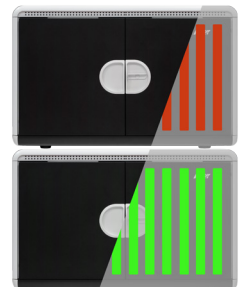

AVerCharge L12i

12 Device Intelligent Charge Locker

Built for 12 devices

Charge up to 12 Chromebooks, laptops, or tablets up to 15" screen.

Daisy-chain technology

Charge multiple L12i cabinets through a single outlet with AVer's innovative charging system.

Compact Size

The stackable design of the L12i provides secure storage in even the most confined spaces.

Device Protection

Protect your valuable assets from theft and damage with a three-point steel locking mechanism and foam protected dividers.

Easy cable management

Designed for easy organization, L12i provides individual AC adapter compartments that accommodate a variety of adapters.

Intelligent Charging

When daisy-chaining multiple cabinets, the intelligent charging feature prevents circuit overload by analyzing and regulating power for a safe charge.

Specifications

Device Capacity	12	Cart Dimension	H = 49.5 cm (19.49") W = 76cm (29.92") D = 42.5cm (16.73")
Slot Size	H = 28.5cm (11.22") W = 3.6cm (1.42") D = 36.4cm (14.33")	Package Dimension	H = 66 cm (24.02") W = 92cm (36.22") D = 61cm (24.02")
Supported Devices	Tablet/Chromebook up to 14"	Net weight	33.4kg (73.65lbs)
Charging Type	Power receptable	Gross weight	41kg (90.39lbs)
External Power Outlets	N/A	Cable Management	Individual AC adapter compartments and cable clips
LED Indicator	Status LED (x1): Solid Blue: Charging	Power Specification	AC: 100-120V ~ 50/60Hz, 12A 200-140V ~ 50/60Hz, 8A
Sync Type	N/A	Security	Front doors: 3 point mechanism with lock hole
Sliding Shelves	N/A	Security Hook	Yes
Divider Type	Metal bar with foaming padding	Fan	N/A
AC Adapter compartment dimensions	H = 6.7cm (2.64") W = 4.9cm (1.95") D = 10cm (3.94")	Wireless AP holder dimensions (optional)	N/A
Warranty	10 years cart and tray 5 years electrical components		