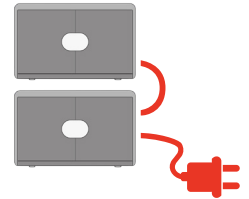

AVerCharge L12i

12 Device Intelligent Charge Locker

Built for 12 devices

Charge up to 12 Chromebooks, laptops, or tablets up to 15" screen.

Daisy-chain technology

Charge multiple L12i cabinets through a single outlet with AVer's innovative charging system.

Compact Size

The stackable design of the L12i provides secure storage in even the most confined spaces.

Device Protection

Protect your valuable assets from theft and damage with a three-point steel locking mechanism and foam protected dividers.

Easy cable management

Designed for easy organization, L12i provides individual AC adapter compartments that accommodate a variety of adapters.

Intelligent Charging

When daisy-chaining multiple cabinets, the intelligent charging feature prevents circuit overload by analyzing and regulating power for a safe charge.

Specifications

Device Capacity	12	Cart Dimension	H = 49.5 cm (19.49") W = 76cm (29.92") D = 42.5cm (16.73")
Slot Size	H = 28.5cm (11.22") W = 3.6cm (1.42") D = 36.4cm (14.33")	Package Dimension	H = 66 cm (24.02") W = 92cm (36.22") D = 61cm (24.02")
Supported Devices	Tablet/Chromebook up to 14"	Net weight	33.4kg (73.65lbs)
Charging Type	Power receptable	Gross weight	41kg (90.39lbs)
External Power Outlets	N/A	Cable Management	Individual AC adapter compartments and cable clips
LED Indicator	Status LED (x1): Solid Blue: Charging	Power Specification	AC: 100-120V ~ 50/60Hz, 12A 200-140V ~ 50/60Hz, 8A
Sync Type	N/A	Security	Front doors: 3 point mechanism with lock hole
Sliding Shelves	N/A	Security Hook	Yes
Divider Type	Metal bar with foaming padding	Fan	N/A
AC Adapter compartment dimensions	H = 6.7cm (2.64") W = 4.9cm (1.95") D = 10cm (3.94")	Wireless AP holder dimensions (optional)	N/A
Warranty	10 years cart and tray 5 years electrical components		