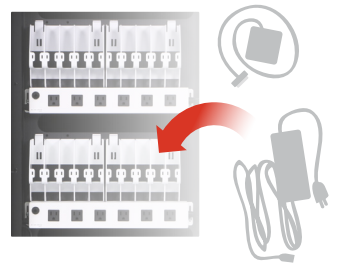

Compact Design

At only 27" wide, the C30i footprint is small without lacking in capacity. The C30i leaves more classroom real estate while managing your 1-to-1 devices.

Extra-large Slot Design

At 1.34" wide by 15" deep, the C30i can accommodate most Chromebooks, laptops, or tablets in most protective cases.

Intelligent Charging

C30i provides intelligent charging with the ability to automatically shut off once devices are fully charged and can help conserve energy consumption or prevent any circuit overload. Save time and money with no programming required!

Easy Cable Management

The C30i includes an efficient cable management system that eliminates a "rats nest" of cables. Individual slots for power adapters help keep cables clean and organized. Wide space between outlets accommodates most plug-in adapters.

Specifications

Device Capacity	30	Cart Dimension	H = 103.7cm (40.83") W = 68.6cm (27.01") D = 63.7cm (25.08")
Slot Size	H = 25.4cm (10") W = 3.4cm (1.34") D = 38cm (14.96")	Package Dimension	H = 121.5cm (47.83") W = 76.6cm (30.16") D = 73.6cm (28.98")
Supported Devices	Tablet/Chromebook up to 15"	Net weight	76kg (168lbs)
Charging Type	Intelligent Charging	Gross weight	96kg (212lbs)
External Power Outlets	2	Cable Management	Individual AC adapter compartments and cable clips
LED Indicator	Status LED (x3): Solid Blue: Charging	Power Specification	AC IN: 100-120V ~ 50/60Hz, 12A PWR Strip 40-Port Total 100-120V ~ 50/60Hz, 8A Outlet 2-Port Total 100-120V ~ 50/60Hz, 4A
Sync Type	N/A	Security	Front doors: 3 point mechanism with lock hole
Sliding Shelves	Yes	Casters	5" casters x 4 2 among are lockable
Divider Type	Metal bar with foaming padding	Security Hook	Yes
Warranty	10 years cart and tray 5 years electrical components	Fan	N/A
AC Adapter compartment dimensions	H = 5.5cm (2.17") W = 3cm (1.18") D = 13cm (5.12")	Wireless AP holder dimensions (optional)	H = 14cm (5.51") W = 23.7cm (9.33") D = 4.9cm (1.93")