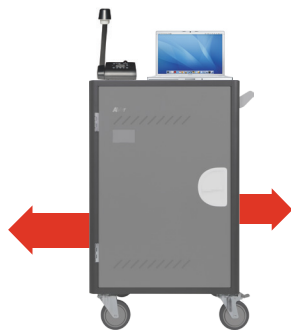

AVerCharge C30i

30 Device Smart Charging Cart

Built for 30 devices

Charge up to 30 Chromebooks, laptops, or tablets up to a 15" screen.

Slide-out Shelves

Slide-out shelves make placing and pulling devices easy, comfortable, and safe.

Compact Design

At only 27" wide, the C30i footprint is small without lacking in capacity. The C30i leaves more classroom real estate while managing your 1-to-1 devices.

Extra-large Slot Design

At 1.34" wide by 15" deep, the C30i can accommodate most Chromebooks, laptops, or tablets in most protective cases.

Easy Cable Management

The C30i includes an efficient cable management system that eliminates a "rats nest" of cables. Individual slots for power adapters help keep cables clean and organized. Wide space between outlets accommodates most plug-in adapters.

Specifications

Device Capacity	30	Cart Dimension	H = 103.7cm (40.83") W = 68.6cm (27.01") D = 63.7cm (25.08")
Slot Size	H = 25.4cm (10") W = 3.4cm (1.34") D = 38cm (14.96")	Package Dimension	H = 121.5cm (47.83") W = 76.6cm (30.16") D = 73.6cm (28.98")
Supported Devices	Tablet/Chromebook up to 15"	Net weight	76kg (168lbs)
Charging Type	Intelligent Charging	Gross weight	96kg (212lbs)
External Power Outlets	2	Cable Management	Individual AC adapter compartments and cable clips
LED Indicator	Status LED (x3): Solid Blue: Charging	Power Specification	AC IN: 100-120V ~ 50/60Hz, 12A PWR Strip 40-Port Total 100-120V ~ 50/60Hz, 8A Outlet 2-Port Total 100-120V ~ 50/60Hz, 4A
Sync Type	N/A	Security	Front doors: 3 point mechanism with lock hole
Sliding Shelves	Yes	Casters	5" casters x 4 2 among are lockable
Divider Type	Metal bar with foaming padding	Security Hook	Yes
Warranty	10 years cart and tray 5 years electrical components	Fan	N/A
AC Adapter compartment dimensions	H = 5.5cm (2.17") W = 3cm (1.18") D = 13cm (5.12")	Wireless AP holder dimensions (optional)	H = 14cm (5.51") W = 23.7cm (9.33") D = 4.9cm (1.93")