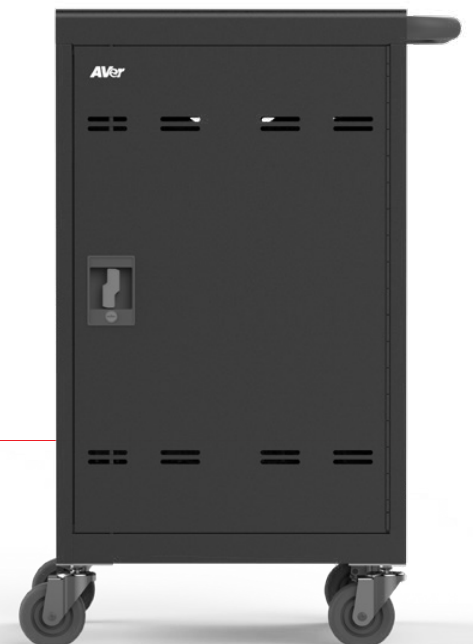

Specification

Device Capacity	30	Power Specification	AC IN: 100-120V ~ 50/60Hz, 15A max Power Strip: 31 power outlets 100-120V ~ 50/60Hz, 15A max
Slot Size	W = 2.4cm (0.95") D = 38cm (14.74") H = 26cm (10.2")		
Supported Devices	Laptop/Chromebook/Tablets	Cable Management	Individual AC adapter compartments and cable clips
Charging Type	Simultaneous Charging		
Sync Type	N/A	Security	Front and rear doors: 3-point locking doors with keys included
External Power Outlets	N/A		
LED Indicator	N/A	Casters	Four 4" casters (two are lockable)
Sliding Shelves	N/A		
Divider Type	Metal bar with rubber coating	Security Hook	N/A
Foam on Bar	N/A	Fan	N/A
Cart Dimensions	H = 97.0cm (38.1") W = 62.5cm (24.6") D = 54.0cm (21.3") Includes casters and handlebar	Warranty	10-year mechanical components 5-year electrical components
Package Dimensions	H = 88cm (34.7") W = 60cm (23.6") D = 57cm (22.2")	Adapter Holder Inner Dimension	N/A
Net Weight	40kg (88 lbs)	Safety Certification	UL 60950-1 certification*
Gross Weight	43kg (95 lbs)		

*certification pending and in process

AVer Information Inc. Americas averusa.com
668 Mission Court, Fremont, CA 94539
Toll free 1.877.528.7824 T 408.263.3828 F 408.263.8132
©Copyright 2018, AVer Information Inc. All rights reserved.
Specifications subject to change without notice.